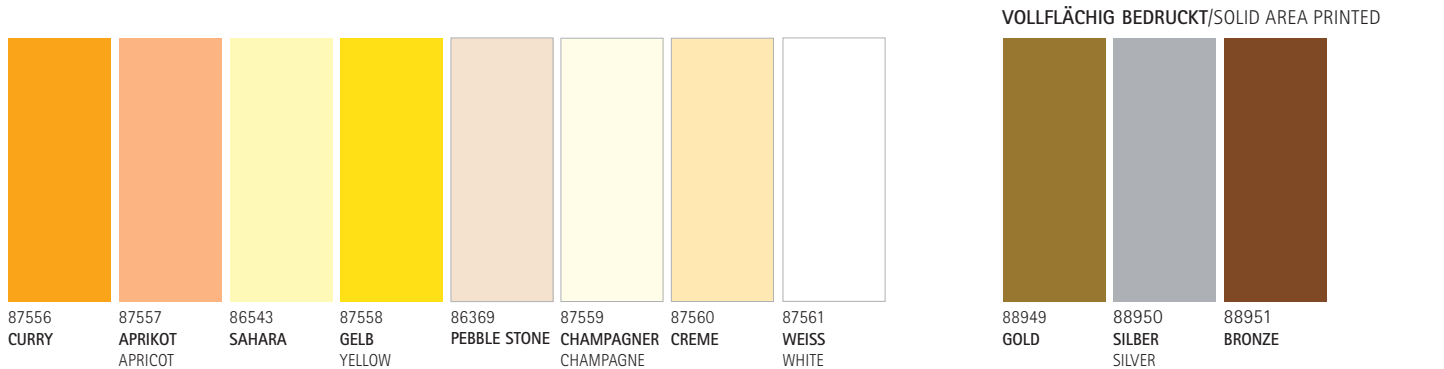

4.3 TISCHDECKEN/TABLE CLOTHS

Linclass®
BIOdegradable

80 x 80 cm