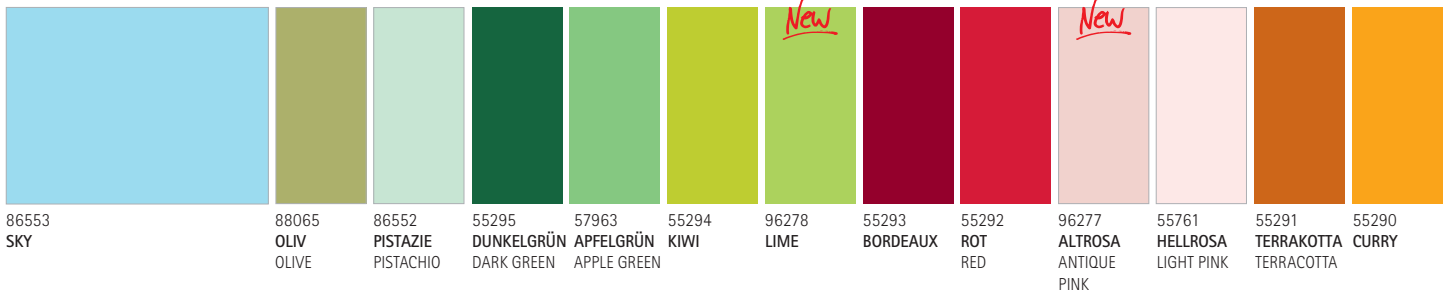

5. TISCHSETS/PLACE MATS *Linclass*®

BIOdegradable

40 x 30 cm