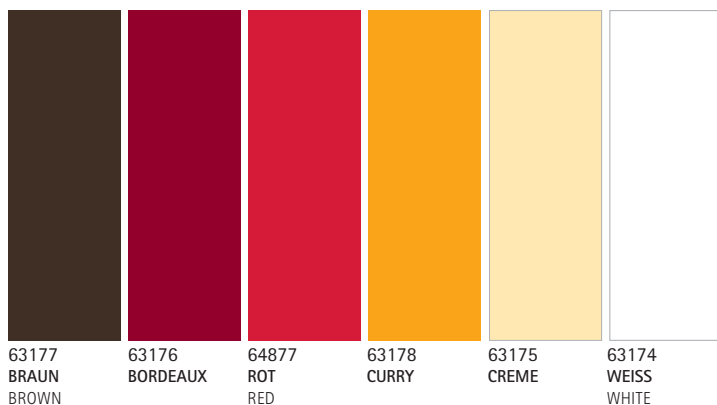

4.4 TISCHDECKEN/TABLE CLOTHS

Linclass®
BIOdegradable

100 x 100 cm