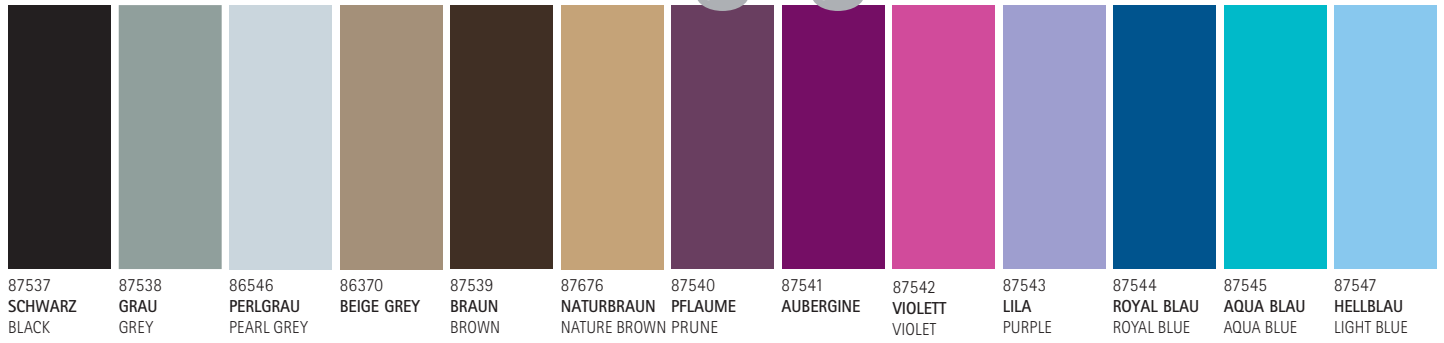

4.3 TISCHDECKEN/TABLE CLOTHS

Linclass®
BIOdegradable

80 x 80 cm