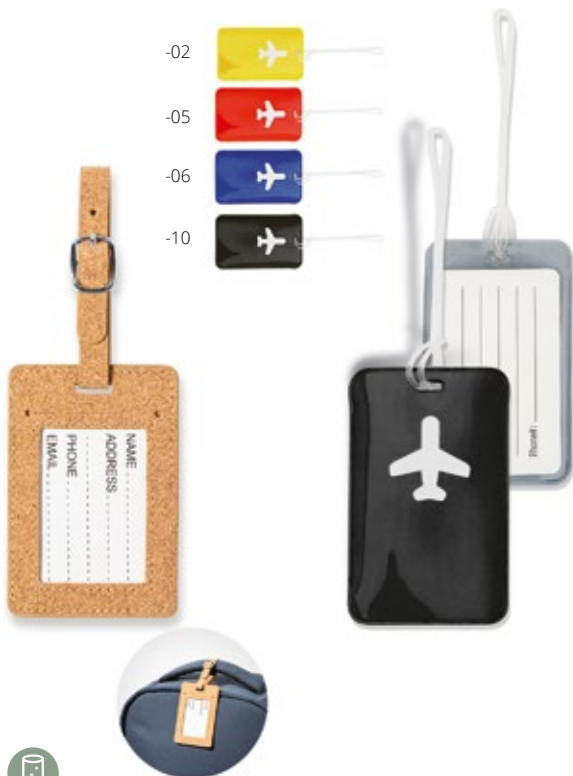

-21

-10

Airmile AP808207

20 inch, hard-shell carry-on trolley bag in RPET with 4 wheels, telescopic handle and TSA combination lock. With RPET inner lining and elastic fastening straps. With metal plate for logo engraving **Size:** 350×530×220 mm **Printing:** E3