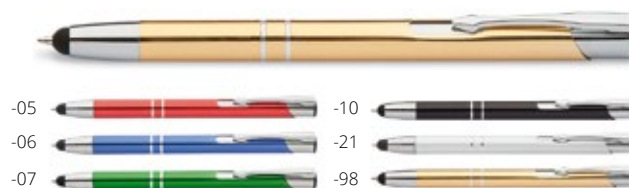

Channel Black AP809610

Tunnel AP809551

Aluminium ballpoint and touch screen pen. With blue refill. **Size:** ø10×140 mm **Printing:** E0, P1(4), UVB(FC)