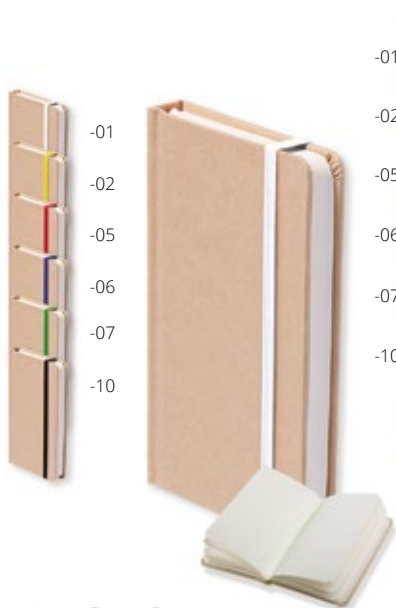

Prunus A6 AP781197

Recycled cardboard covered notebook with 100 blank sheets, coloured bookmark and rubber strap. **Size:** 95×145×15 mm **Printing:** P1(4), S1(2), UVB(FC), OP(FC)

Prunus A5 AP781196

Recycled cardboard covered notebook with 100 blank sheets, coloured bookmark and rubber strap. **Size:** 147×210×15 mm **Printing:** P1(4), S1(2), UVB(FC), OP(FC)

Ginkgo AP721879

Recycled cardboard covered notebook with 60 blank sheets and coloured rubber strap, A5 size. Including wheat straw plastic ballpoint pen with blue refill. **Size:** 150×210×6 mm **Printing:** P2(2), S1(1), OP(FC)

Pendula A6 AP741148

White carton covered notebook with 80 blank sheets and coloured rubber strap. A6 size. **Size:** 90×140×13 mm **Printing:** P1(4), S1(2), UVB(FC)

Pendula A5 AP781782

Paper covered notebook with 100 blank sheets and coloured rubber strap and matching colour side, A5. **Size:** 147×210×15 mm **Printing:** P1(4), S1(2), UVB(FC)

Carya AP791336

Recycled paper notebook with 60 lined sheets. **Size:** 75×102×8 mm **Printing:** P1(4), UVB(FC), OP(FC)