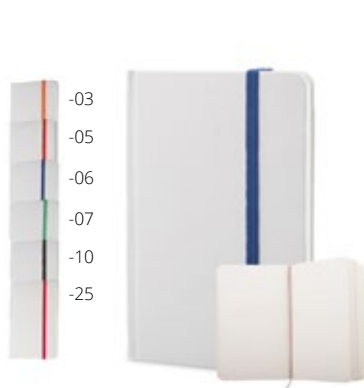

Pendula A6 AP741148

White carton covered notebook with 80 blank sheets and coloured rubber strap. A6 size. **Size:** 90×140×13 mm **Printing:** P1(4), S1(2), UVB(FC)