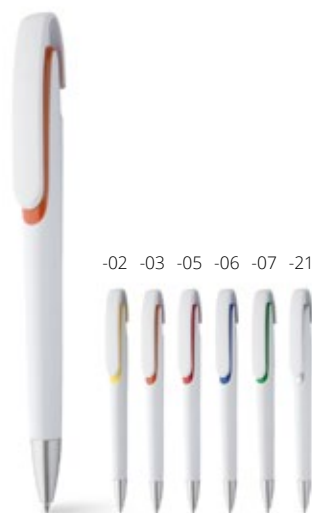

-02 -03 -05 -06 -07 -21

Serval AP791578

Plastic ballpoint pen with white barrel and silver tip. With blue refill. **Size:** ø11×150 mm **Printing:** P0(4), UVA(FC)