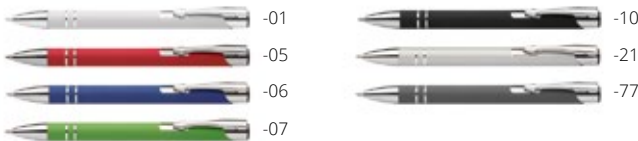

Runnel AP805989

Aluminium ballpoint pen with rubberized finish and blue refill. With special coating for mirror laser engraving. **Size:** ø10×138 mm **Printing:** E1