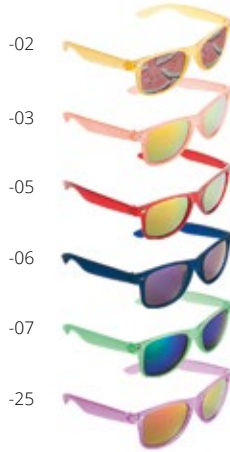

Arugam AP741580

Plastic sunglasses with translucent frame, metallic lenses and UV 400 protection.
Printing: P1(4), VF(FC)