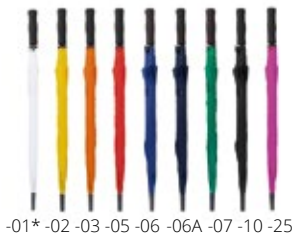

Henderson AP800727

Automatic, 8 panel umbrella with metal frame. With wooden shaft, handle and tips. Material: 190T polyester. **Size:** ø1030×880 mm **Printing:** TD(8), DTD(FC), S3(1), E3, *:SU1(FC)