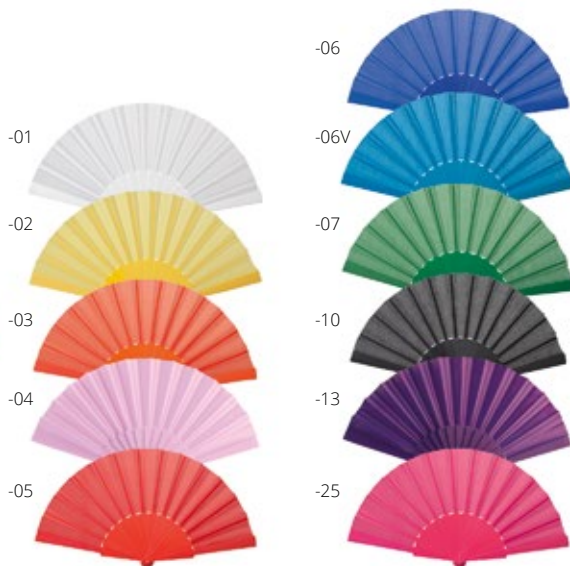

Faros AP721478-01

RPET polyester hand fan with wooden ribs. In kraft paper box. Size: 425×230 mm
Printing: E1, P1(2)