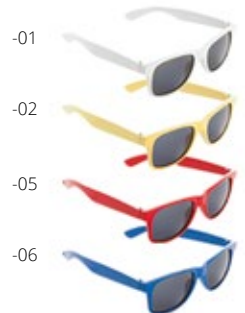

Chicama AP791611

Fashionable, plastic sunglasses for children. With UV 400 protection. **Printing:** P1(4), VF(FC)