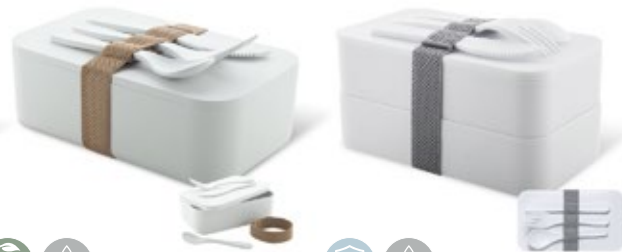

PLA 1000 ML

Planche AP800447

Lunch box in PLA plastic with cutlery set (fork, spoon and knife) and RPET polyester elastic strap, 1000 ml. BPA-free, 100% compostable PLA. **Size:** 191×116×66 mm
Printing: P2(2), S2(2), UVC(FC)

+ 1400 ML

Ayam AP721817-01

Lunch box in antibacterial plastic with cutlery set (fork, spoon and knife) and elastic strap. With 2 compartments of 700 ml capacity each. ISO 22196 compliant. **Size:** 187×121×106 mm
Printing: P2(2), S2(2), UVC(FC)