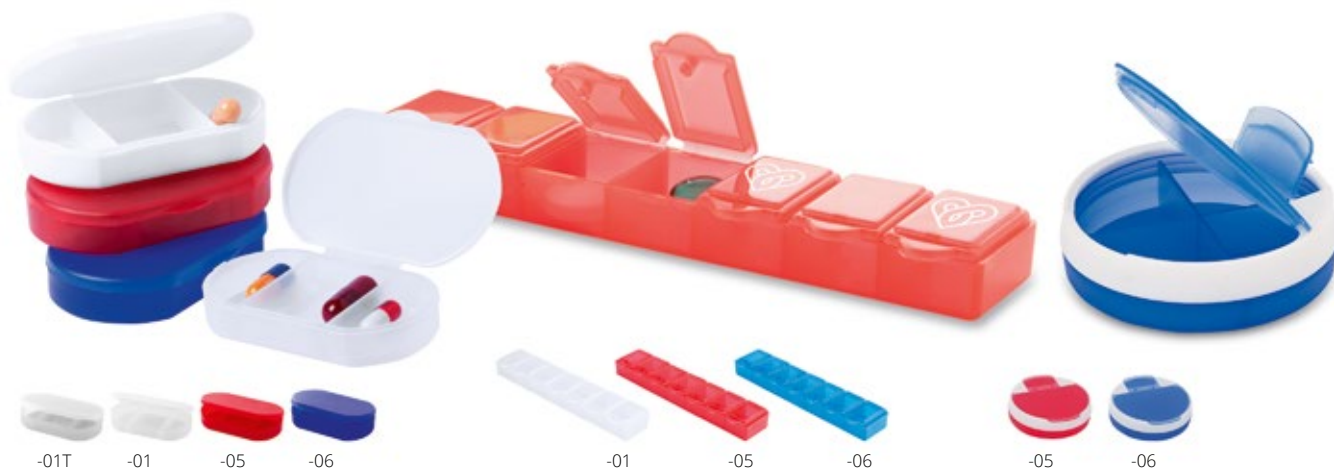

Tripill AP731911

Plastic pillbox with 3 compartments.
Size: 60×36×12 mm **Printing:** P1(4), UVB(FC)

Sepill AP781016

Plastic, weekly pillbox with 7 compartments.
Size: 145×16×33 mm **Printing:** P1(4)

Pillport AP731910

Round, plastic pillbox with 4 compartments.
Size: ø70 mm **Printing:** P1(4), UVB(FC)