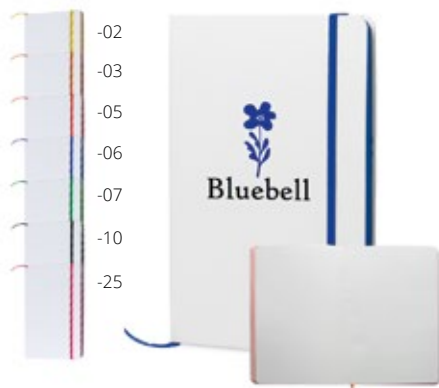

Prunus A6 AP781197

Recycled cardboard covered notebook with 100 blank sheets, coloured bookmark and rubber strap. **Size:** 95×145×15 mm **Printing:** P1(4), S1(2), UVB(FC), OP(FC)

Prunus A5 AP781196

Recycled cardboard covered notebook with 100 blank sheets, coloured bookmark and rubber strap. **Size:** 147×210×15 mm **Printing:** P1(4), S1(2), UVB(FC), OP(FC)

Ginkgo AP721879

Recycled cardboard covered notebook with 60 blank sheets and coloured rubber strap, A5 size. Including wheat straw plastic ballpoint pen with blue refill. **Size:** 150×210×6 mm **Printing:** P2(2), S1(1), OP(FC)

Pendula A6 AP741148

White carton covered notebook with 80 blank sheets and coloured rubber strap. A6 size. **Size:** 90×140×13 mm **Printing:** P1(4), S1(2), UVB(FC)

Pendula A5 AP781782

Paper covered notebook with 100 blank sheets and coloured rubber strap and matching colour side, A5. **Size:** 147×210×15 mm **Printing:** P1(4), S1(2), UVB(FC)

Carya AP791336

Recycled paper notebook with 60 lined sheets. **Size:** 75×102×8 mm **Printing:** P1(4), UVB(FC), OP(FC)