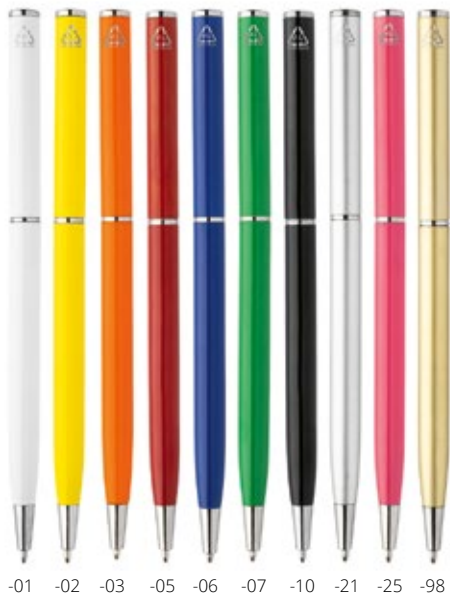

-01 -02 -03 -05 -06 -07 -10 -21 -25 -98

Rehodox AP808197

Recycled aluminium twist ballpoint pen with chrome parts. With blue refill. **Size:** ø8×129 mm **Printing:** E0, P1(4)