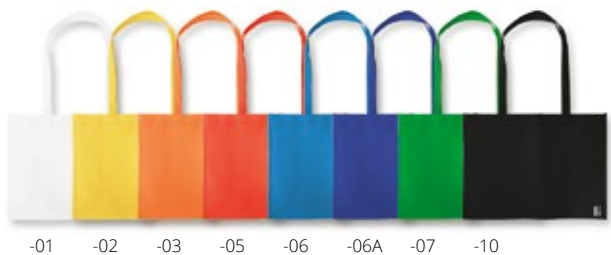

Guzzin AP808251

RPET non-woven shopping bag with gusset and long handles, 80 g/m². With distinctive RPET sign. **Size:** 450×320×160 mm **Printing:** TB(8), DTB(FC), S1(1)