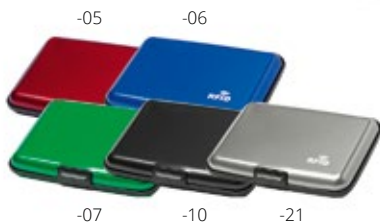

Cardox AP781513

Aluminium, RFID protected card holder with 6 compartments. **Size:** 110x75x20 mm **Printing:** E1, P2(4), DO4(FC)