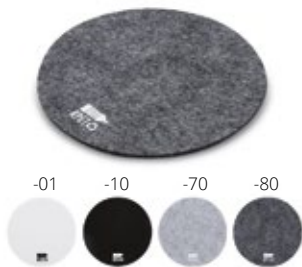

Boosty AP800426

4 pc bamboo coaster set with desk holder. **Size:** 110x110x40 mm
Printing: E2, P2(4)

Hefe AP808214

Round RPET felt coaster. With distinctive RPET sign. **Size:** ø100x2 mm
Printing: TA(8), DTA(FC)