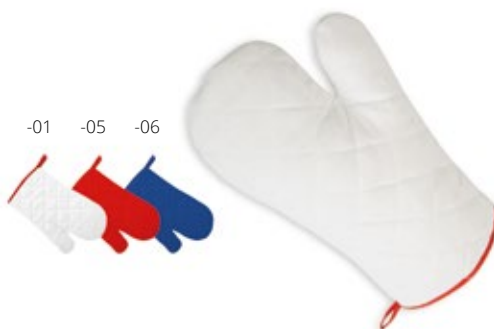

-01 -05 -06

Challah AP761202

Coloured cotton oven mitt, 1 pc. **Size:** 180×285 mm **Printing:** TA(8), DTA(FC)