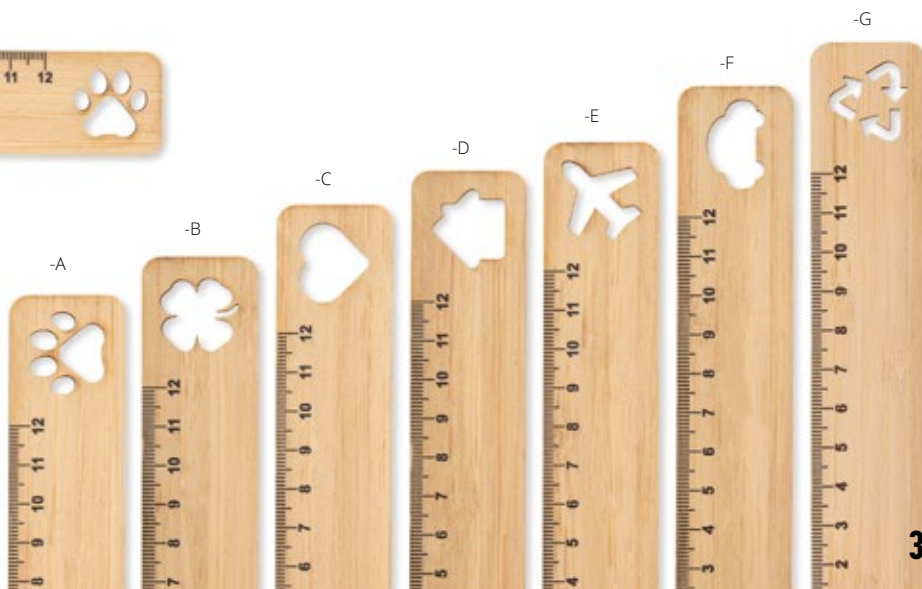

Rooler AP718526

12 cm bamboo plywood ruler with sink cut motive. **Size:** 160×30×2 mm **Printing:** E1, P0(4), OP(FC)