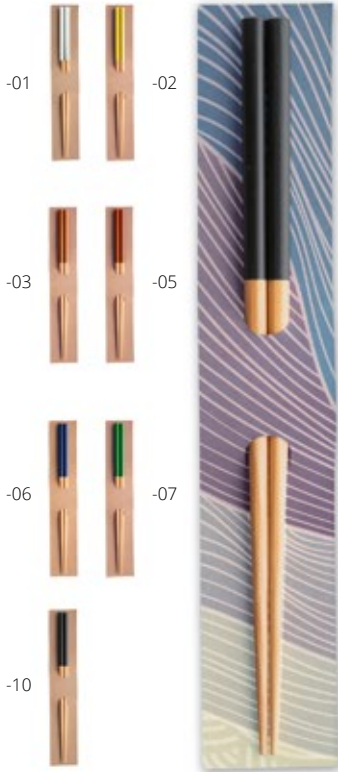

Uramaki AP800475-00

Bamboo sushi making set with bamboo sushi mat, rice paddle, rice spreader and 5 pairs of chopsticks. In kraft paper box.
Size: 245×240×2 mm **Printing:** E2, P2(2)

Sinicus AP806658

Bamboo chopsticks with painted ends, 2 pcs. **Size:** 225 mm
Printing: E1, P1(4), DG2(FC)

Temaki AP781251

Bamboo chopsticks, 2 pcs. **Size:** 225 mm **Printing:** E1, P1(4), DG2(FC)