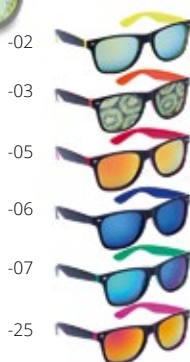

Nazare AP791584

Plastic sunglasses with UV 400 protection.
Printing: P1(4), VF(FC)

Noosa AP741791

Plastic sunglasses with dual colour frame, metallic lenses and UV 400 protection.
Printing: P1(4), VF(FC)