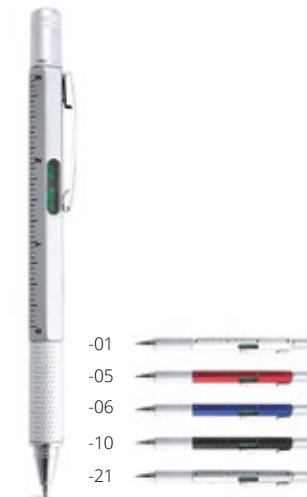

7 CM

Handy AP845164

5in1 plastic ballpoint and touch screen pen with mobile holder, ruler, screen cleaner, screwdriver function. With blue refill. **Size:** ø13×157 mm **Printing:** P1(2)

7 CM

Fixpen AP741722