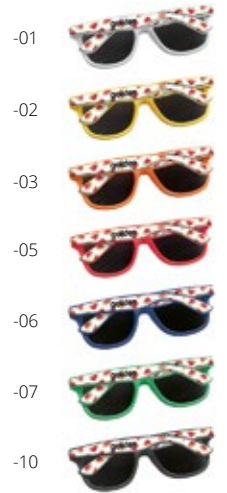

Dolox AP810394

Plastic sunglasses with special temples for epoxy doming. With UV 400 protection. Price includes epoxy dome printing on temples. MOQ: 100 pcs.
Printing: FP-DO(FC), VF(FC)