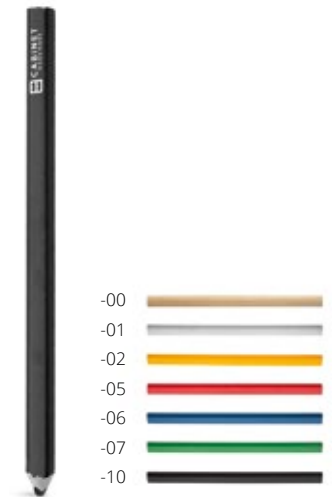

180 mm

Carpenter AP761177

Wooden carpenter pencil, unsharpened. **Size:** 180 mm **Printing:** P0(4), E0