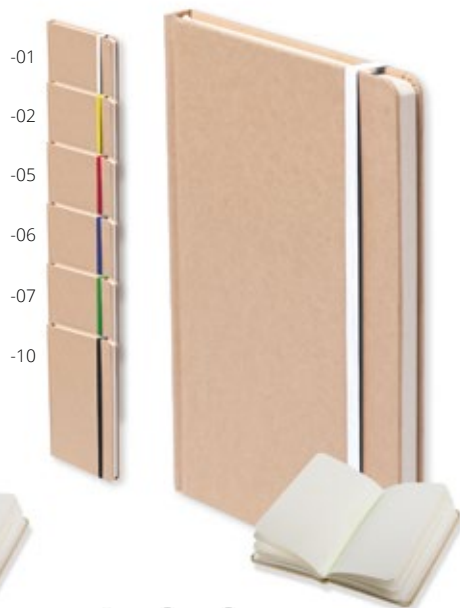

Prunus A6 AP781197

Recycled cardboard covered notebook with 100 blank sheets, coloured bookmark and rubber strap. **Size:** 95×145×15 mm **Printing:** P1(4), S1(2), UVB(FC), OP(FC)